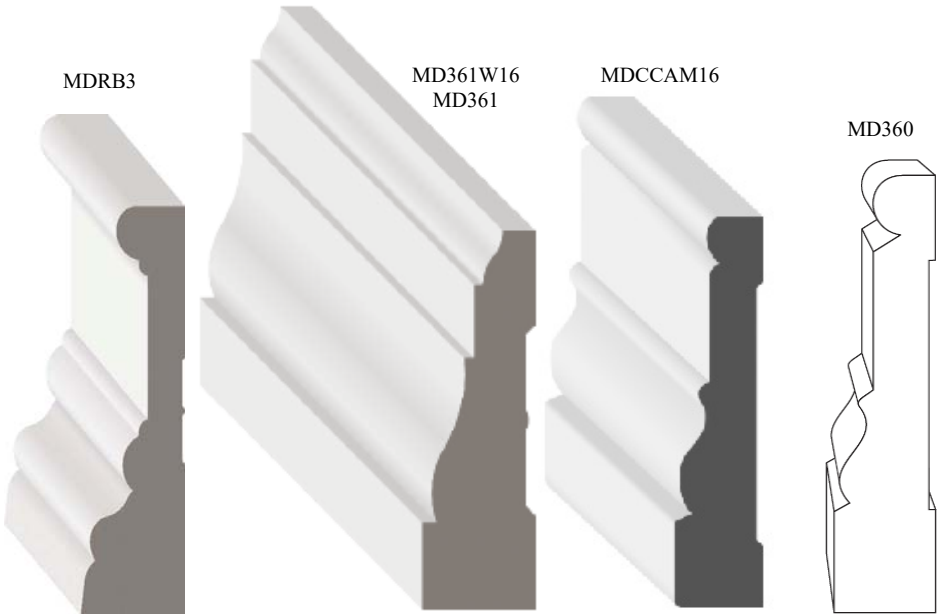

All mouldings shown on this page are sold by the piece -16' lengths.

All sizes are approximate.
Pictures are not to exact scale.

BASE BOARD	
5/8"x 7-1/4" Base	MD80957
5/8"x 5-1/4" Base	MD8095
5/8"x 5-1/4" MDF Light Base	MD163
5/8"x 5-1/4" Heavy Top B2	MDHTB
5-1/4" Base	MD61816
5/8"x 4-1/2" Base	MD400
5/8"x 3-1/2" Moulded Base	MD662
1/2"x 3-1/4" Colonial Base	MD623P16

MD61816

MD400

MD662

MD623P16

Primed Ultra Light Density Fiberboard

MDF

Casing

All mouldings shown on this page are sold by the piece - 16' lengths, unless otherwise noted. All sizes are approximate. Pictures are not to exact scale.

CASING	
1"x3-1/2" RB3 Casing - Primed Fiberboard	MDRB3
5/8" x 3-1/2" Wide Moulded Casing - Primed Fiberboard	MD361W16
11/16"x3-1/2" 24112 CCAM Casing - Primed Fiberboard	MDCCAM16
11/16"x 3-1/4" 445M Casing - Primed Fiberboard	MD44516
3/4"x3-1/2" Casing - Primed Fiberboard	MD360
7/8" x 3" Casing - Primed Fiberboard	MD1885
5/8"x 2-1/2" Moulded Casing - Primed Fiberboard	MD361