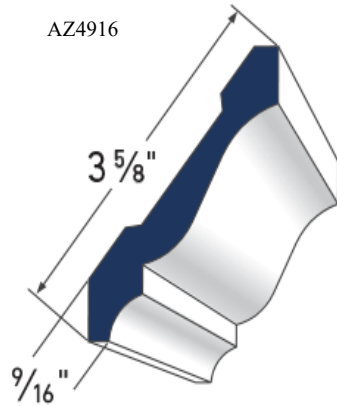

3/4"x3/4" Scotia	AZ9316
3/4"x3/4" Quarter Round	AZ10516
1 1/16"x1-1/8" Base Cap	AZ16416
2" Brickmould - <i>18' Lengths</i>	AZ18018
4" Crown Mould	AZ4916
5" Crown Mould	AZ4716