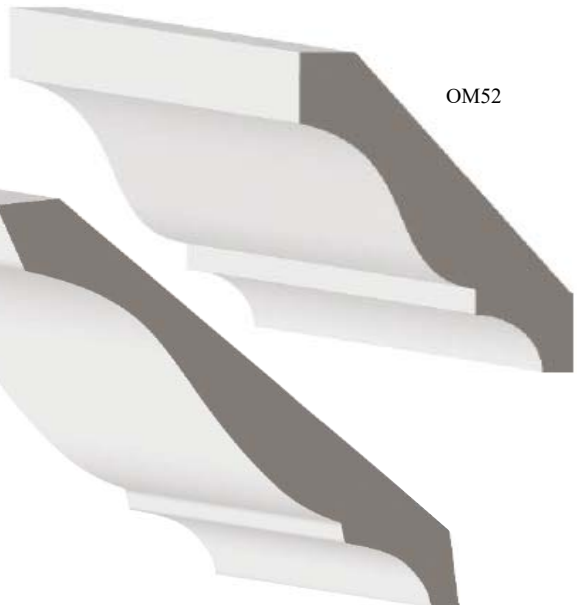

Chair Rail, Panel Mould & Crown Mould

All mouldings shown on this page are sold by the lineal foot; 6-16' random lengths, based on availability, unless otherwise noted. All sizes are approximate.

Pictures are not to exact scale.

CHAIR RAIL	
1-1/8"x 2-5/8" Chair Rail**	LOM390
1 1/16"x 2-5/8" Chair Rail	OM390
PANEL MOULD	
3/4"x 2" Panel Mould	OM250
5/8"x 1-1/4" Panel Mould	OM8167

****Stocked at Evans City location only**

LOM390

OM390

OM250

OM8167

OM49

OM52

CROWN MOULD	
(Size indicated is actual measurement tip to tip)	
4" Crown Mould	OM49
3" Crown Mould	OM52

OAK

Outside Corner, Scotia, Stop, & Shoe

All mouldings shown on this page are sold by the lineal foot; 6-16' random lengths, based on availability, unless otherwise noted. All sizes are approximate.