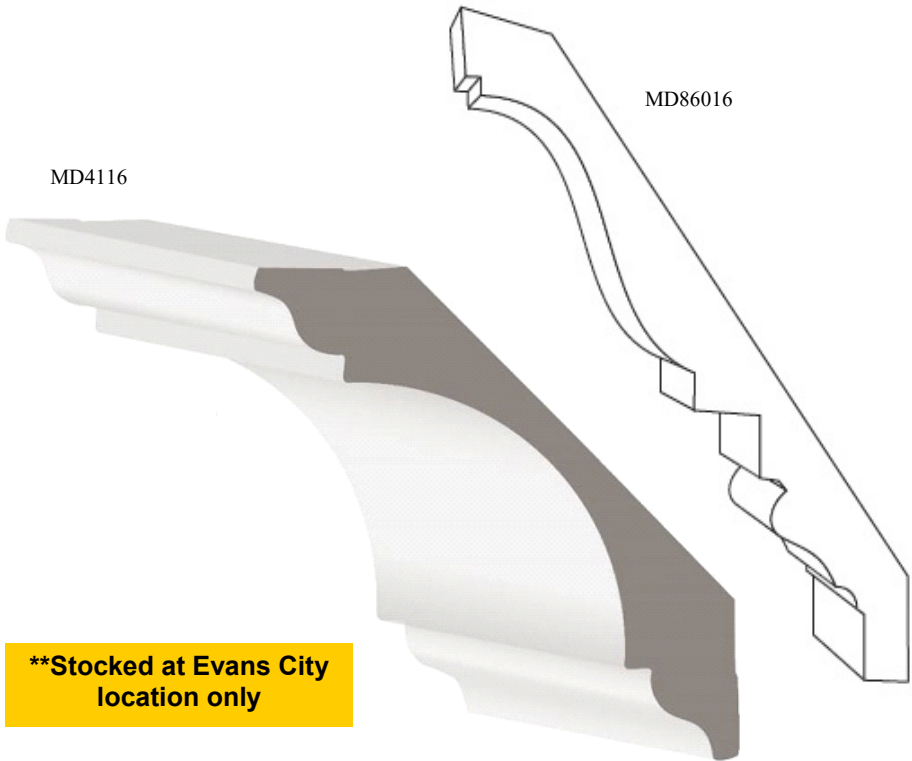

Primed Ultra Light Density Fiberboard

MDF

Crown Mould

All mouldings shown on this page are sold by the piece -16' lengths, unless otherwise noted. All sizes are approximate. Pictures are not to exact scale.

**Stocked at Evans City location only

CROWN MOULD	
5/8"x 6-7/8" Crown Mould - Primed Fiberboard	MD86016
6-1/4" 41M Crown Mould - Primed Fiberboard**	MD4116
5/8"x 5-1/2" CR830 Crown Mould - Primed Fiberboard	MD830
9/16"x 5-1/4" 45M Crown Mould - Primed Fiberboard	MD4516
5/8"x 4-5/8" Crown Mould - Primed Fiberboard	MD47
3/4"x 4-1/4" Crown Mould - Primed Fiberboard	MD48
5/8"x 3-5/8" Crown Mould - Primed Fiberboard	MD49