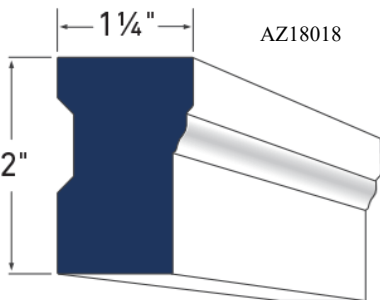

AZEK

Scotia, Quarter Round, Crown

All mouldings shown on this page are sold by the piece -16' lengths, unless otherwise noted.
All sizes are approximate. Pictures are not to exact scale.