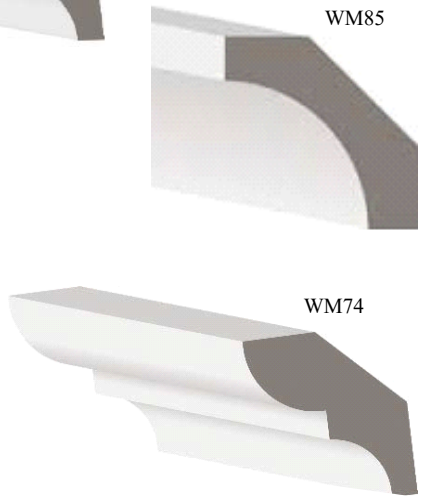

CROWN & COVE MOULDS	
5" Crown Mould	WM47
5" Crown Mould Primed & FJ	WM47F
4" Crown Mould	WM49
4" Crown Mould Primed & FJ	WM49F
3" Crown Mould	WM52
2" Crown Mould	WM74
2" Cove Mould	WM85