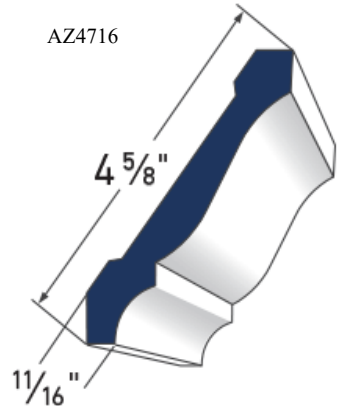

3/4"x3/4" Scotia	AZ9316
3/4"x3/4" Quarter Round	AZ10516
1 1/16"x1-1/8" Base Cap	AZ16416
2" Brickmould - <i>18' Lengths</i>	AZ18018
4" Crown Mould	AZ4916
5" Crown Mould	AZ4716