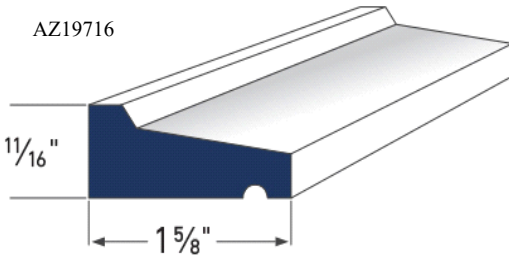

AZEK

Dripcap, Band Mould, Rake Mould

All mouldings shown on this page are sold by the piece -16' lengths, unless otherwise noted.
All sizes are approximate. Pictures are not to exact scale.

11/16"x1-5/8" Dripcap	AZ19716
1-5/8" Band/Shingle Mould	AZ21016
1-1/16"x2" Rake Mould	AZ28716
1-13/32"x2-1/16" Rams Crown	AZ693416
1-1/8"x1-1/8" Plain Outside Corner	PVCOSC16

AZ19716