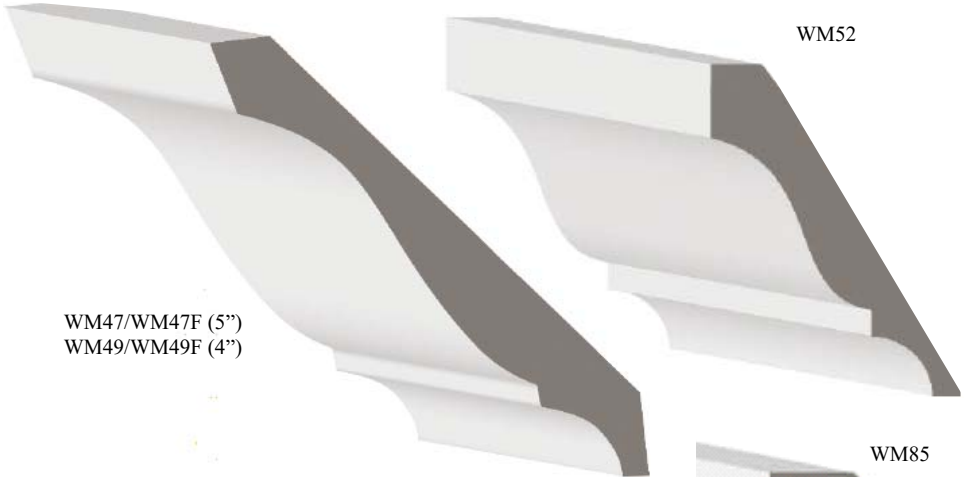

A8057

WM126
WM126F

WM106 (11/16")
WM106F (11/16")
WM108 (1/2")

WHITE PINE

Crown & Cove Mould

All mouldings shown on this page are sold by the lineal foot;
 6-16' random lengths, based on availability, unless otherwise noted.
 All sizes are approximate ~ pictures are not to scale.