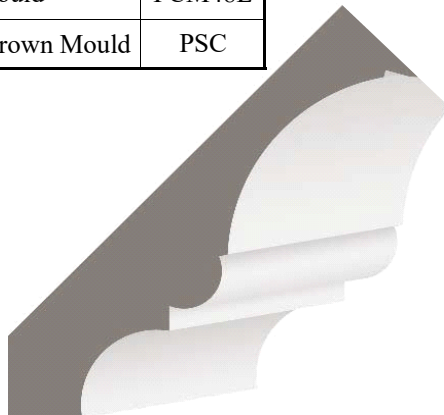

POPLAR

Panel Mould, & Bed Mould

All mouldings shown on this page are sold by the lineal foot; 6-16' random lengths, based on availability, unless otherwise noted. All sizes are approximate.
 Pictures are not to exact scale.

PANEL MOULD	
3/4"x 1-1/2" Panel Mould	PPM200

PPM200

SHOE MOULD	
1/2"x 3/4" Shoe Mould	P127

PSC

P127

CROWN MOULD	
(Actual measurements are tip to tip)	
3/4"x 4-1/4" Crown Mould	PCM48L
1 1/4"x 1-1/2" Solid Crown Mould	PSC

PCM48L

OAK

Crown Mould, Dentil, & Scotia

All mouldings shown on this page are sold by the lineal foot; 6-16' random lengths, based on availability, unless otherwise noted.

All sizes are approximate.
Pictures are not to exact scale.