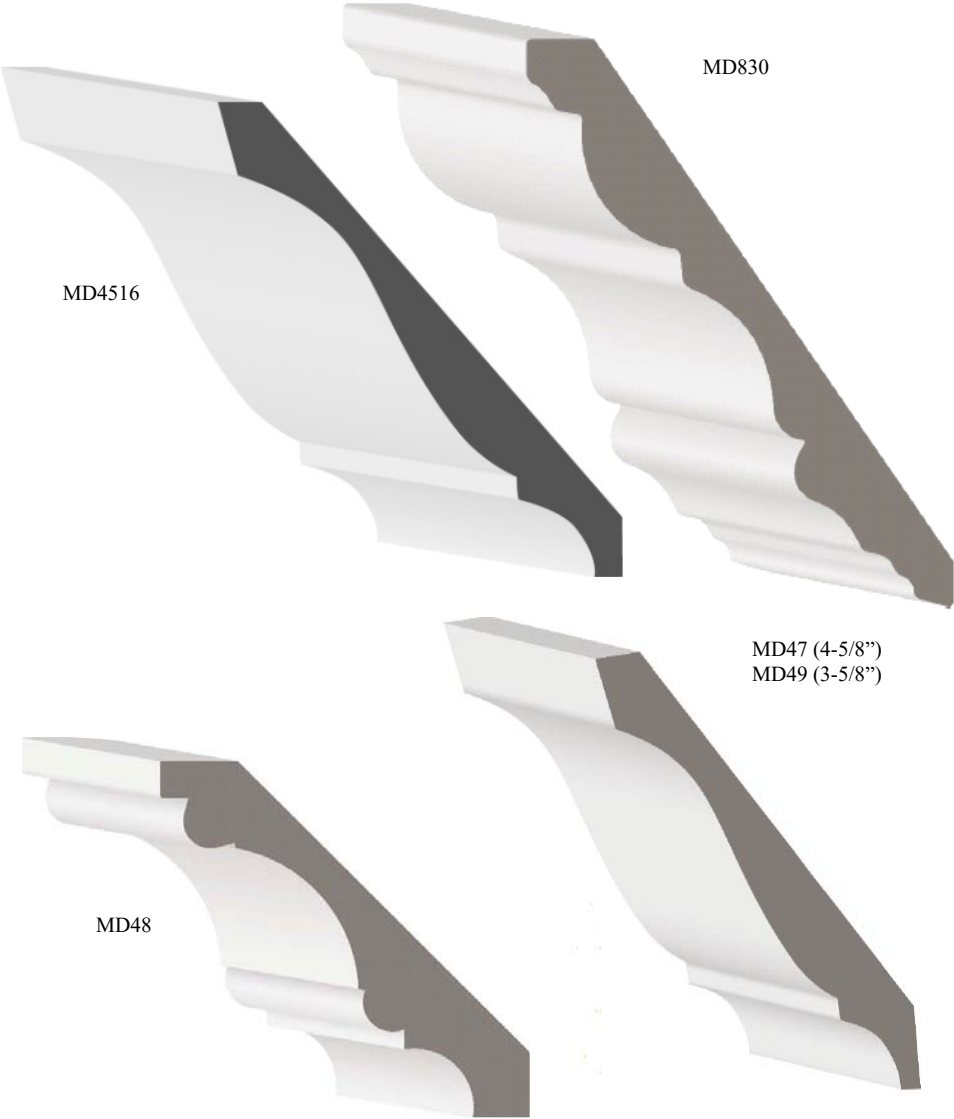

MD200

Primed Ultra Light Density Fiberboard

MDF

Crown Mould

All mouldings shown on this page are sold by the piece -16' lengths, unless otherwise noted. All sizes are approximate. Pictures are not to exact scale.

****Stocked at Evans City location only**

CROWN MOULD	
5/8"x 6-7/8" Crown Mould - Primed Fiberboard	MD86016
6-1/4" 41M Crown Mould - Primed Fiberboard**	MD4116
5/8"x 5-1/2" CR830 Crown Mould - Primed Fiberboard	MD830
9/16"x 5-1/4" 45M Crown Mould - Primed Fiberboard	MD4516
5/8"x 4-5/8" Crown Mould - Primed Fiberboard	MD47
3/4"x 4-1/4" Crown Mould - Primed Fiberboard	MD48
5/8"x 3-5/8" Crown Mould - Primed Fiberboard	MD49

Primed Ultra Light Density Fiberboard

MDF

Crown Mould

All mouldings shown on this page are sold by the piece -16' lengths, unless otherwise noted. All sizes are approximate. Pictures are not to exact scale.