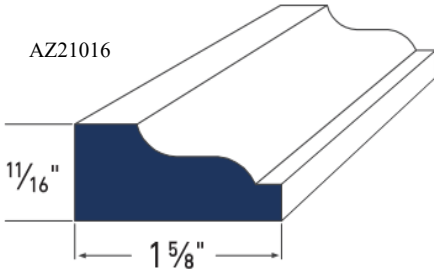

AZEK

Dripcap, Band Mould, Rake Mould

All mouldings shown on this page are sold by the piece -16' lengths, unless otherwise noted.
All sizes are approximate. Pictures are not to exact scale.

11/16"x1-5/8" Dripcap	AZ19716
1-5/8" Band/Shingle Mould	AZ21016
1-1/16"x2" Rake Mould	AZ28716
1-13/32"x2-1/16" Rams Crown	AZ693416
1-1/8"x1-1/8" Plain Outside Corner	PVCOSC16

AZ21016