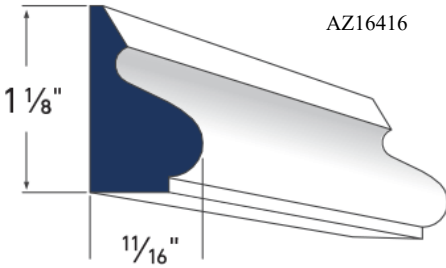

OM250

OM8167

OM49

OM52

CROWN MOULD	
(Size indicated is actual measurement tip to tip)	
4" Crown Mould	OM49
3" Crown Mould	OM52

OAK

Outside Corner, Scotia, Stop, & Shoe

All mouldings shown on this page are sold by the lineal foot; 6-16' random lengths, based on availability, unless otherwise noted. All sizes are approximate.

Pictures are not to exact scale.

OUTSIDE CORNER	
1-1/16"X 1-1/16" Outside Corner	OM208
3/4"x 3/4" Outside Corner	OM2068
SCOTIA (Inside Corner)	
3/4"x 3/4" Scotia	OM93

STOP, SHOE MOULD & QUARTER ROUND	
7/16"x 1-3/8" Moulded Stop	OM936
7/16"x 1-3/8" Ranch Stop	OM846
1/2"x 3/4" Shoe Mould	OM126
3/4" Quarter Round	OM106
1/2"x 3/4" Parting Bead	OPB

****Stocked at Evans City location only**

DENTIL MOULD (not pictured)	
1-1/4" Dentil Mould**	114DMO

AZEK

Scotia, Quarter Round, Crown

All mouldings shown on this page are sold by the piece -16' lengths, unless otherwise noted.
 All sizes are approximate. Pictures are not to exact scale.